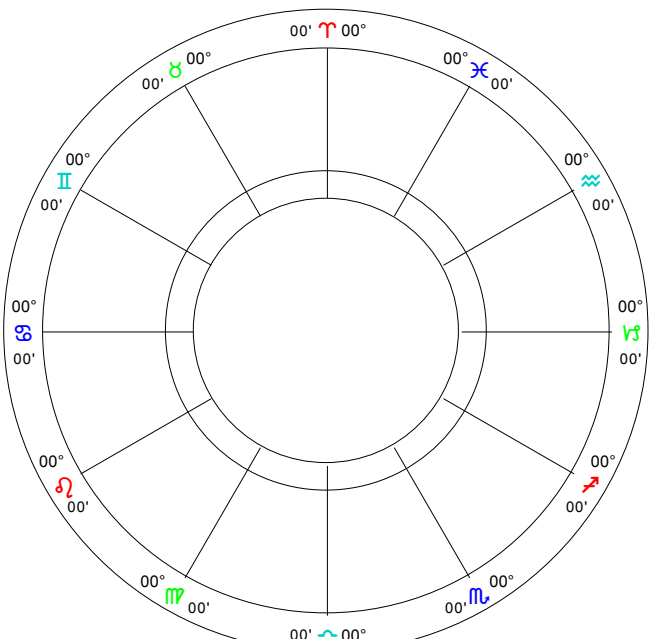

SUN SIGN CHARTS

FROM SOLAR FIRE ASTROLOGY SOFTWARE

FOR JESSICA ADAMS

SUN SIGN CHARTS

FROM SOLAR FIRE ASTROLOGY SOFTWARE

FOR JESSICA ADAMS

SUN SIGN CHARTS

FROM SOLAR FIRE ASTROLOGY SOFTWARE