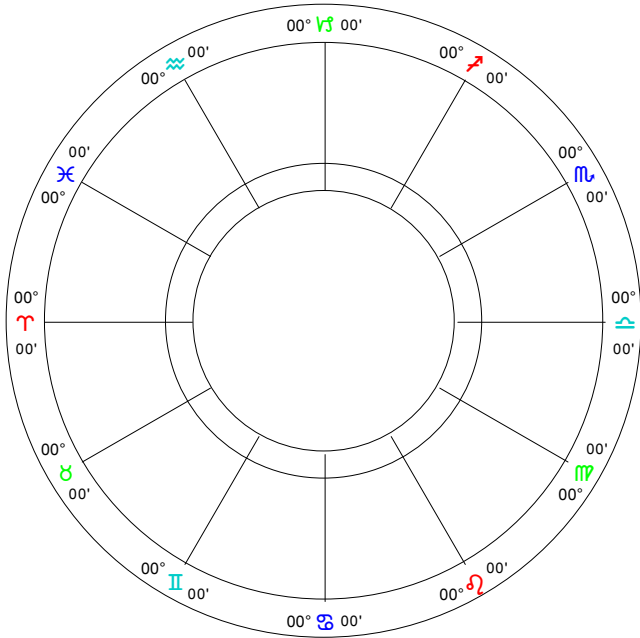

SUN SIGN CHARTS

FROM SOLAR FIRE ASTROLOGY SOFTWARE

FOR JESSICA ADAMS

SUN SIGN CHARTS

FROM SOLAR FIRE ASTROLOGY SOFTWARE

FOR JESSICA ADAMS

SUN SIGN CHARTS

FROM SOLAR FIRE ASTROLOGY SOFTWARE