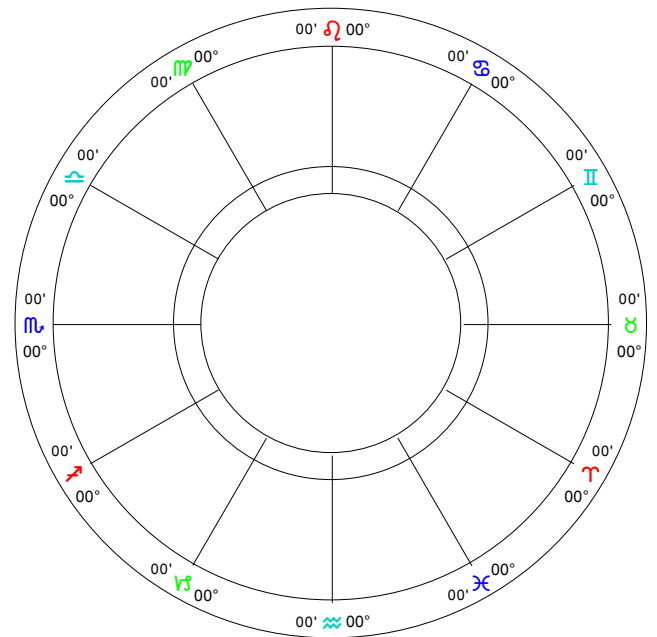

SUN SIGN CHARTS

FROM SOLAR FIRE ASTROLOGY SOFTWARE

FOR JESSICA ADAMS

SUN SIGN CHARTS

FROM SOLAR FIRE ASTROLOGY SOFTWARE

FOR JESSICA ADAMS

SUN SIGN CHARTS

FROM SOLAR FIRE ASTROLOGY SOFTWARE