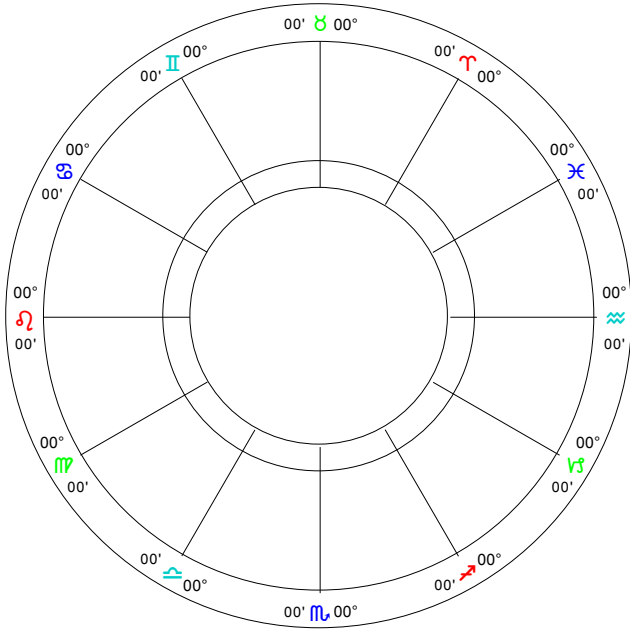

SUN SIGN CHARTS

FROM SOLAR FIRE ASTROLOGY SOFTWARE

FOR JESSICA ADAMS

SUN SIGN CHARTS

FROM SOLAR FIRE ASTROLOGY SOFTWARE

FOR JESSICA ADAMS

SUN SIGN CHARTS

FROM SOLAR FIRE ASTROLOGY SOFTWARE