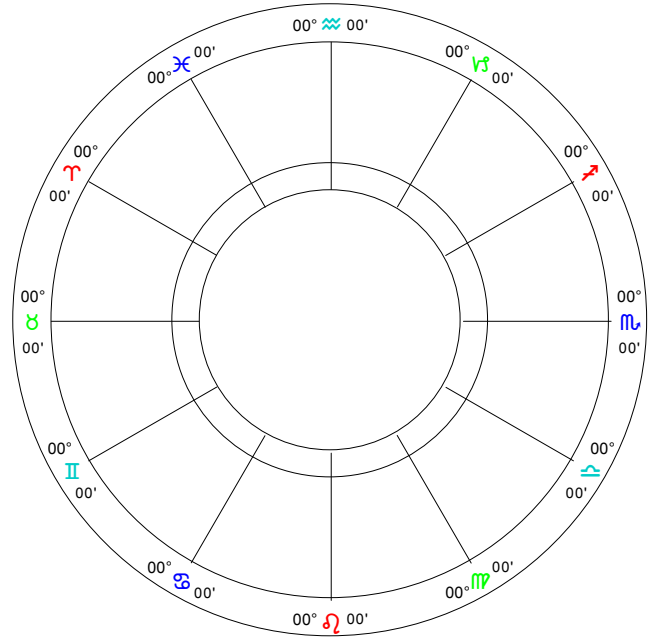

SUN SIGN CHARTS

FROM SOLAR FIRE ASTROLOGY SOFTWARE

FOR JESSICA ADAMS

SUN SIGN CHARTS

FROM SOLAR FIRE ASTROLOGY SOFTWARE

FOR JESSICA ADAMS

SUN SIGN CHARTS

FROM SOLAR FIRE ASTROLOGY SOFTWARE