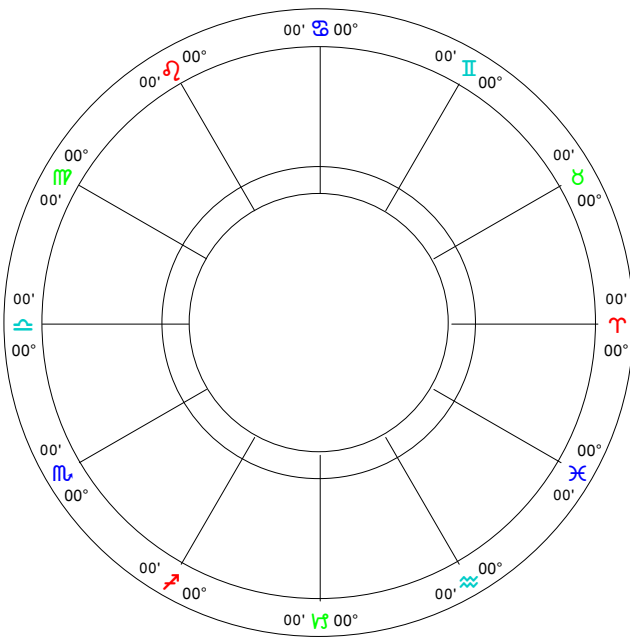

SUN SIGN CHARTS

FROM SOLAR FIRE ASTROLOGY SOFTWARE

FOR JESSICA ADAMS

SUN SIGN CHARTS

FROM SOLAR FIRE ASTROLOGY SOFTWARE

FOR JESSICA ADAMS

SUN SIGN CHARTS

FROM SOLAR FIRE ASTROLOGY SOFTWARE