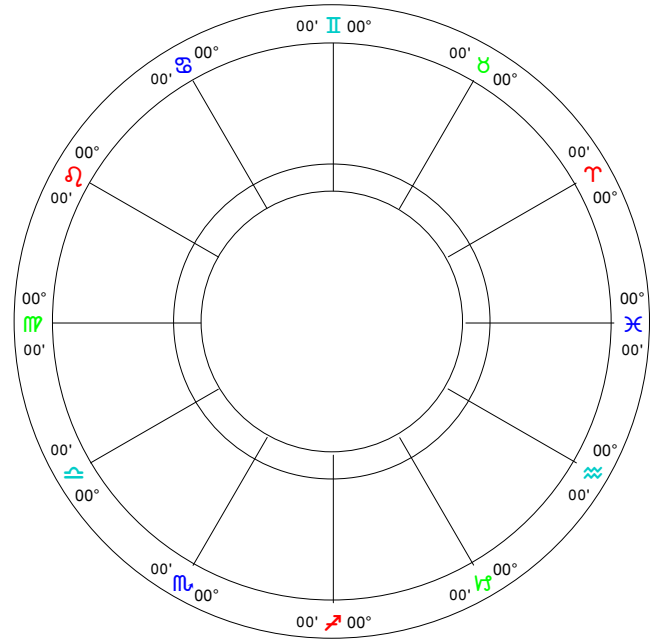

SUN SIGN CHARTS

FROM SOLAR FIRE ASTROLOGY SOFTWARE

FOR JESSICA ADAMS

SUN SIGN CHARTS

FROM SOLAR FIRE ASTROLOGY SOFTWARE

FOR JESSICA ADAMS

SUN SIGN CHARTS

FROM SOLAR FIRE ASTROLOGY SOFTWARE