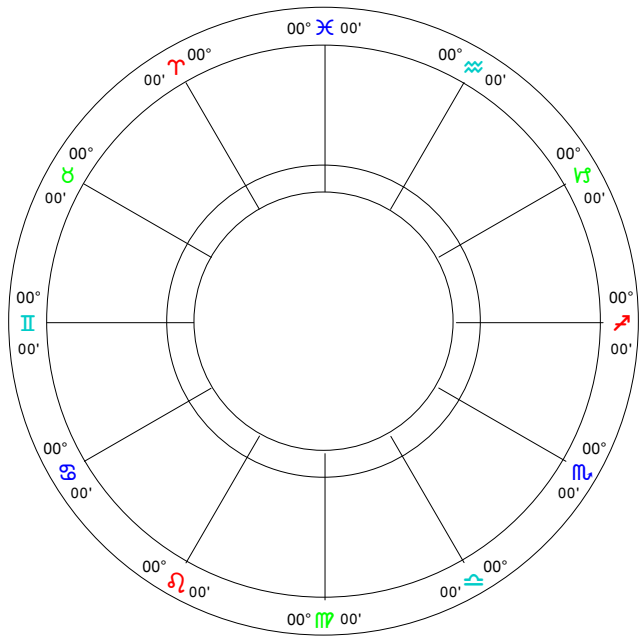

SUN SIGN CHARTS

FROM SOLAR FIRE ASTROLOGY SOFTWARE

FOR JESSICA ADAMS

SUN SIGN CHARTS

FROM SOLAR FIRE ASTROLOGY SOFTWARE

FOR JESSICA ADAMS

SUN SIGN CHARTS

FROM SOLAR FIRE ASTROLOGY SOFTWARE